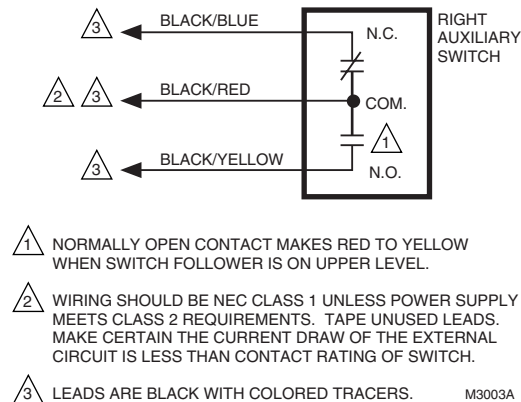

Page 1—Change the bulleted feature item that reads "• Die-cast magnesium housing." to read "• Die-cast aluminum housing." This change is effective on all new production motors effective 4/96.

Page 7—Wiring

Replace Fig. 8 with the following:

Fig. 8. Auxilliary switch color-coded leadwires in M7161B, M7164B.

Home and Building Control

Honeywell Inc.
1985 Douglas Drive North
Golden Valley, MN 55422

Home and Building Control